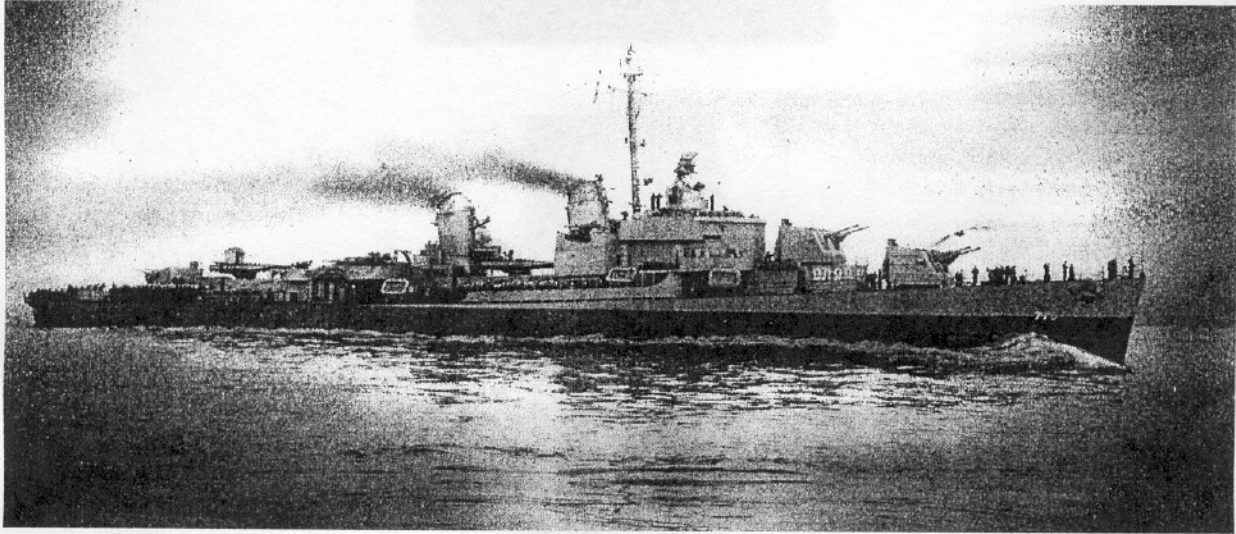

DEDICATED TO THE MEN OF THE  
**U.S.S. LOWRY (DD770)**  
1944-1973

**W.W. II**

LEYTE, MINDORO, LINGAYEN, IWO JIMA, 1st TOKYO RAID,  
OKINAWA, (NAVY UNIT COMMENDATION), OCCUPATION OF JAPAN  
Excellence in Service in War and Peace  
OPERATION CROSSROADS

**KOREA**

☆ TWO ☆  
CAMPAIGN  
STARS

**VIETNAM**

☆ TWO ☆  
CAMPAIGN  
STARS

CUBAN MISSILE CRISIS  
SHIPMATES FOREVER AND ETERNAL